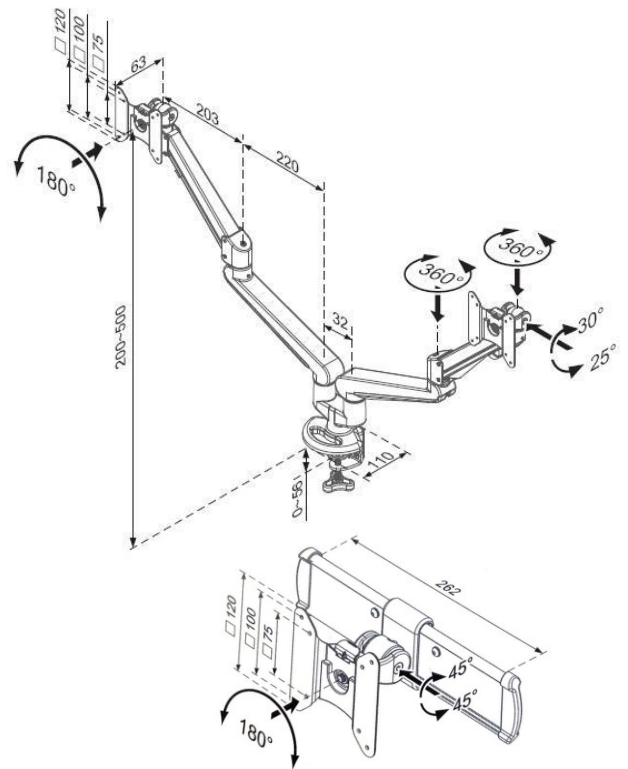

Ascend Dual Gas Arm with Adjuster and Through-desk Fixing

Product Specification

Product code	CMS3031C-ED & CMS2376 – WHITE
*Weight capacity	From 3 – 8kg per arm
**Maximum Screen Size	42"
Height adjustment range	200mm – 500mm from desktop
Max forward extension	486mm
Width adjuster	262mm
VESA	75mm & 100mm VESA compliant
Movement	Height adjustment, tilt, swivel, rotation and reach

*Capacity may be reduced if monitor size is greater than 26" or depth is greater than 5.5cm

**Subject to weight being within range & VESA 75 x 75mm or 100 x 100mm, please refer to our measurements / line drawings and check with screen manufacturers measurements including bezel

Additional Information

Through desk fixing for desktop up to 36mm

Integral cable management

2 screen gas assisted height adjustment

Lockable quick release VESA function

180° anti rotation feature

Over 90% of the aluminium alloy content is recycled